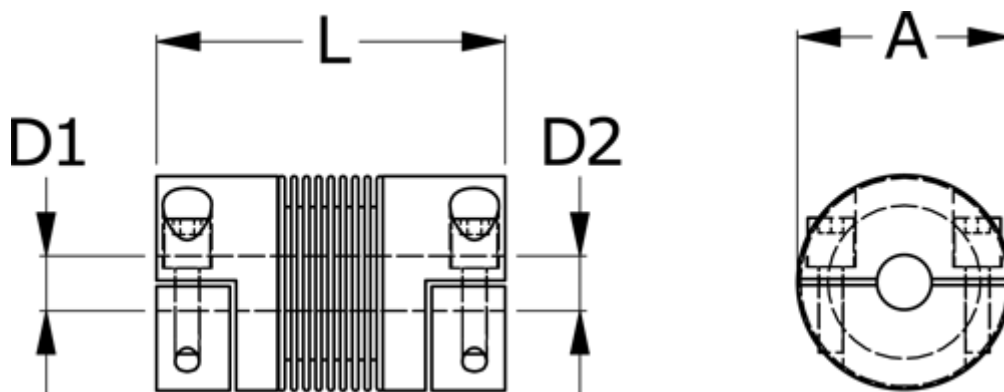

Data Sheet

Article number: 33304H00600933030

Description: Bellow coupling type 4H size60
Length 93 mm, bore 30/30 mm

Measures

A	= 66
D1	= 30
D2	= 30
L	= 93
Nom. torque NM (Tkn)	= 60